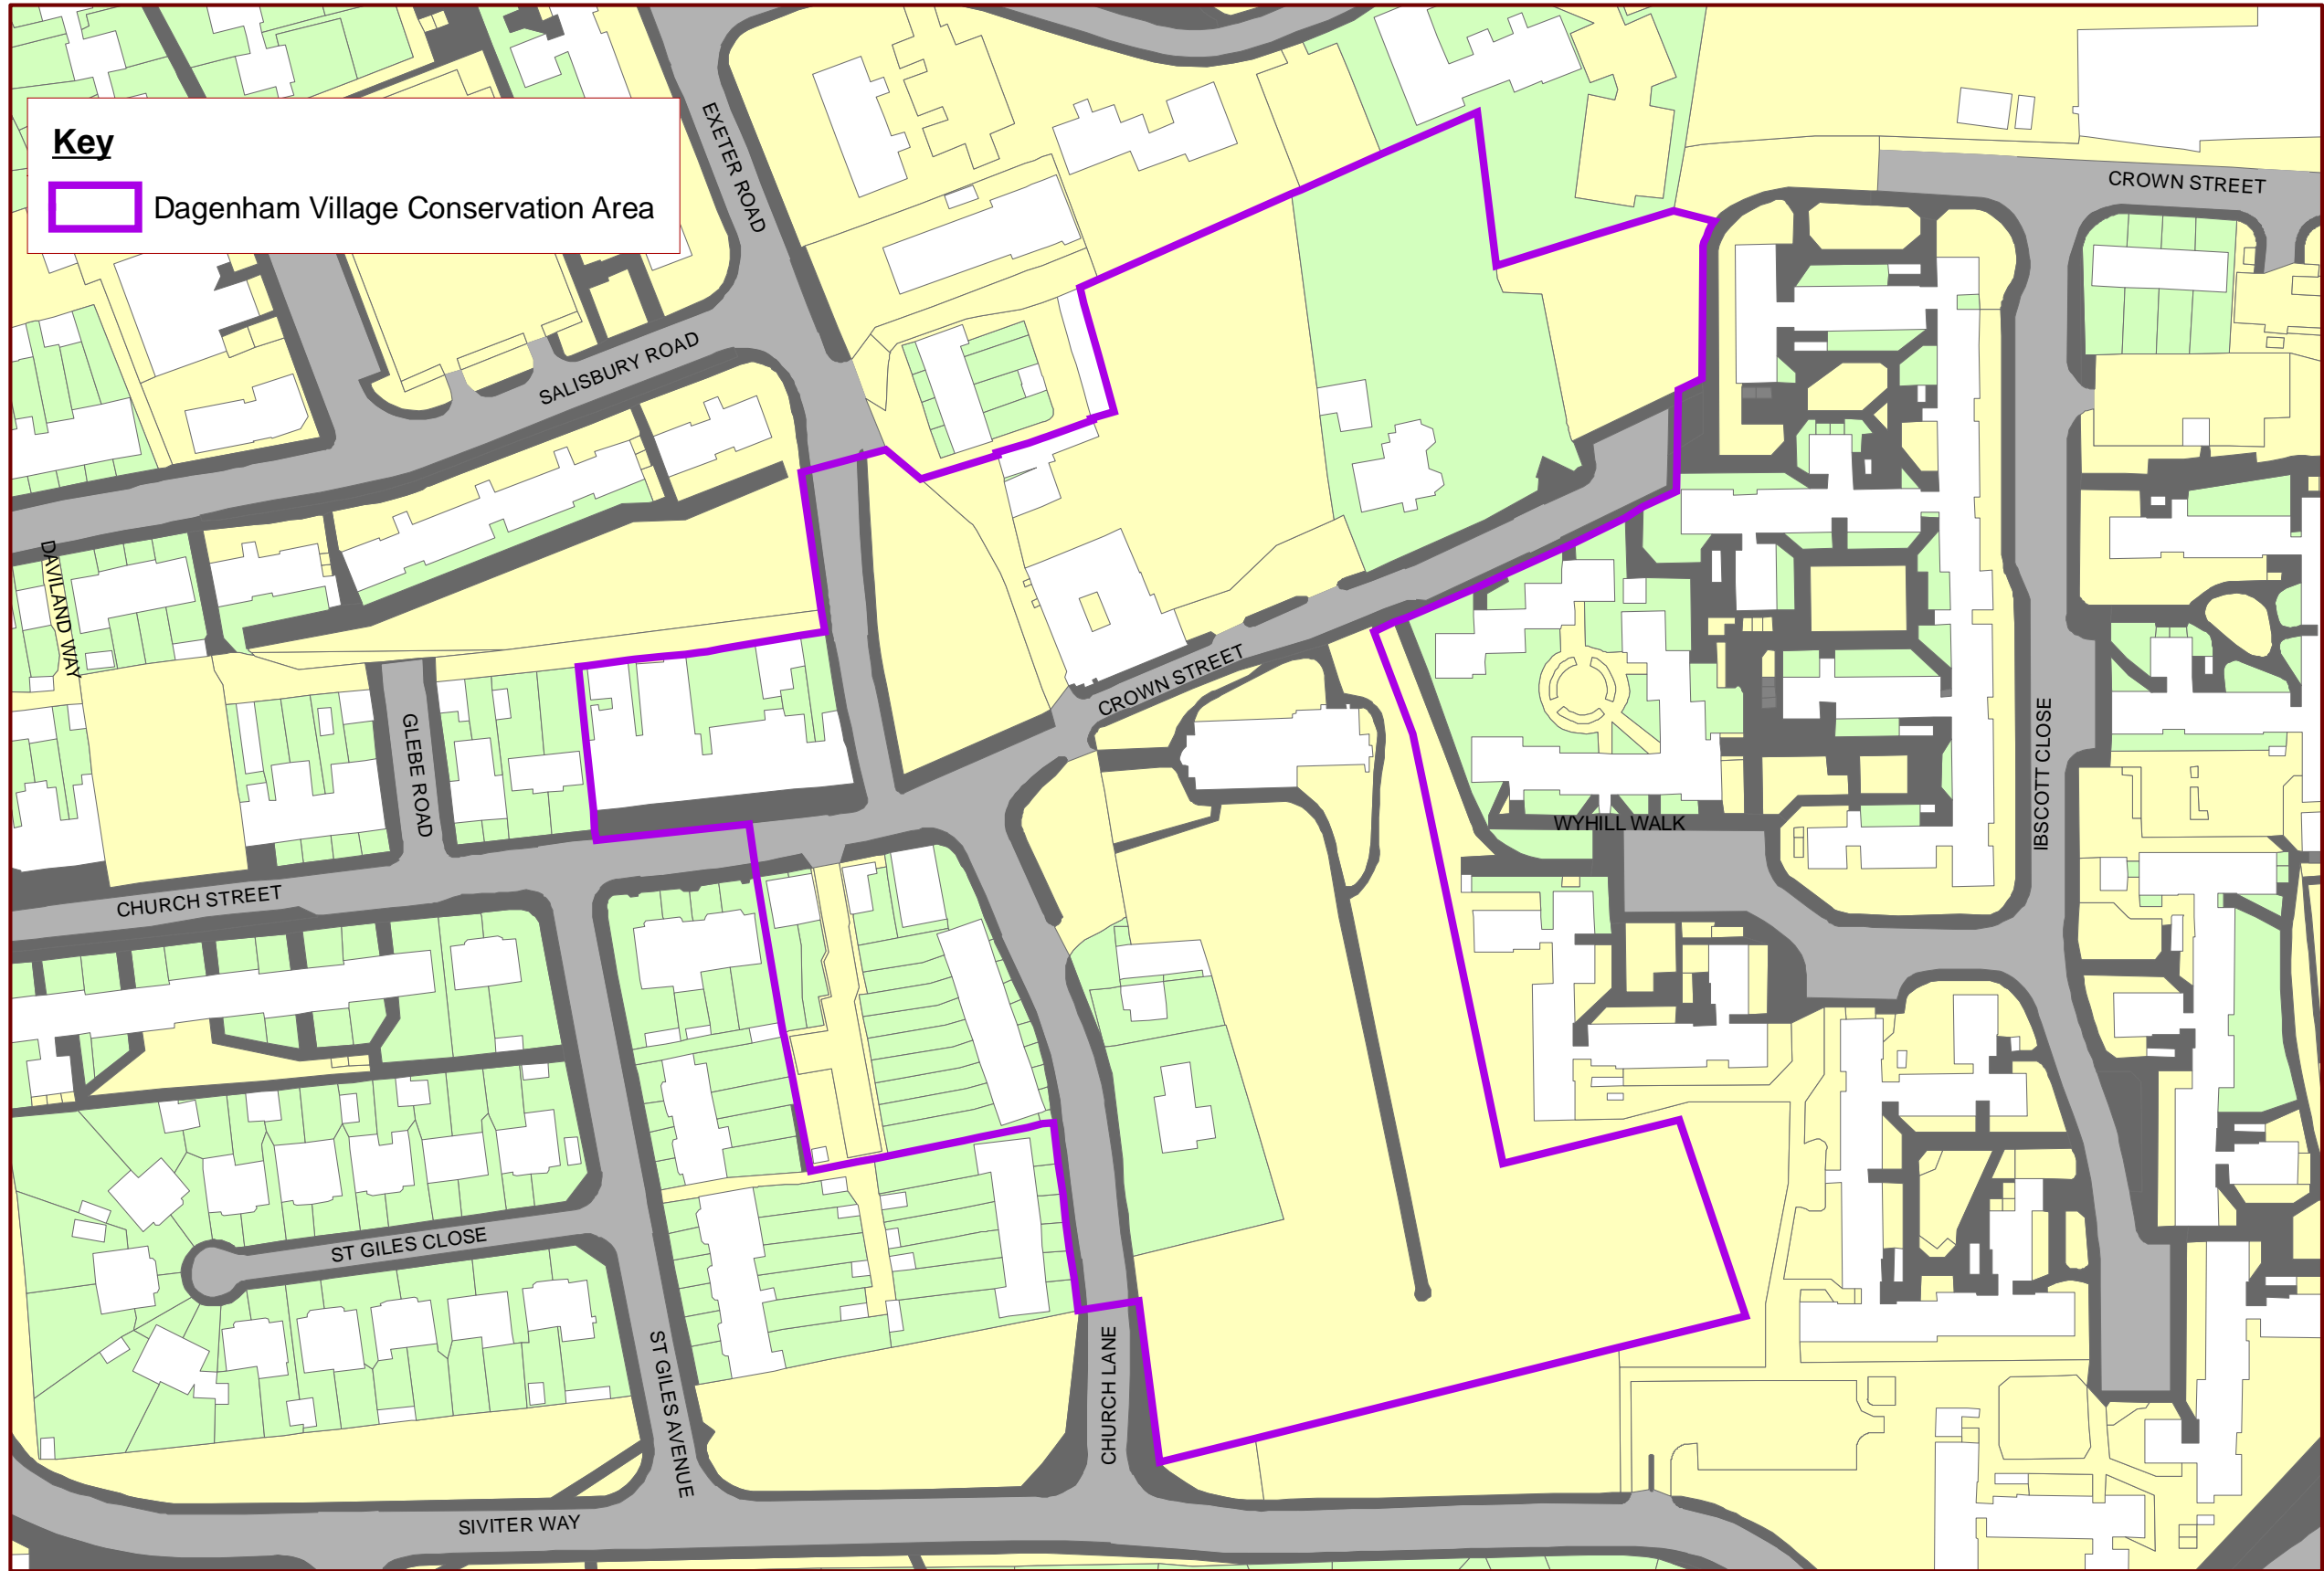

Dagenham Village Conservation Area

Key

Dagenham Village Conservation Area

1:1,250