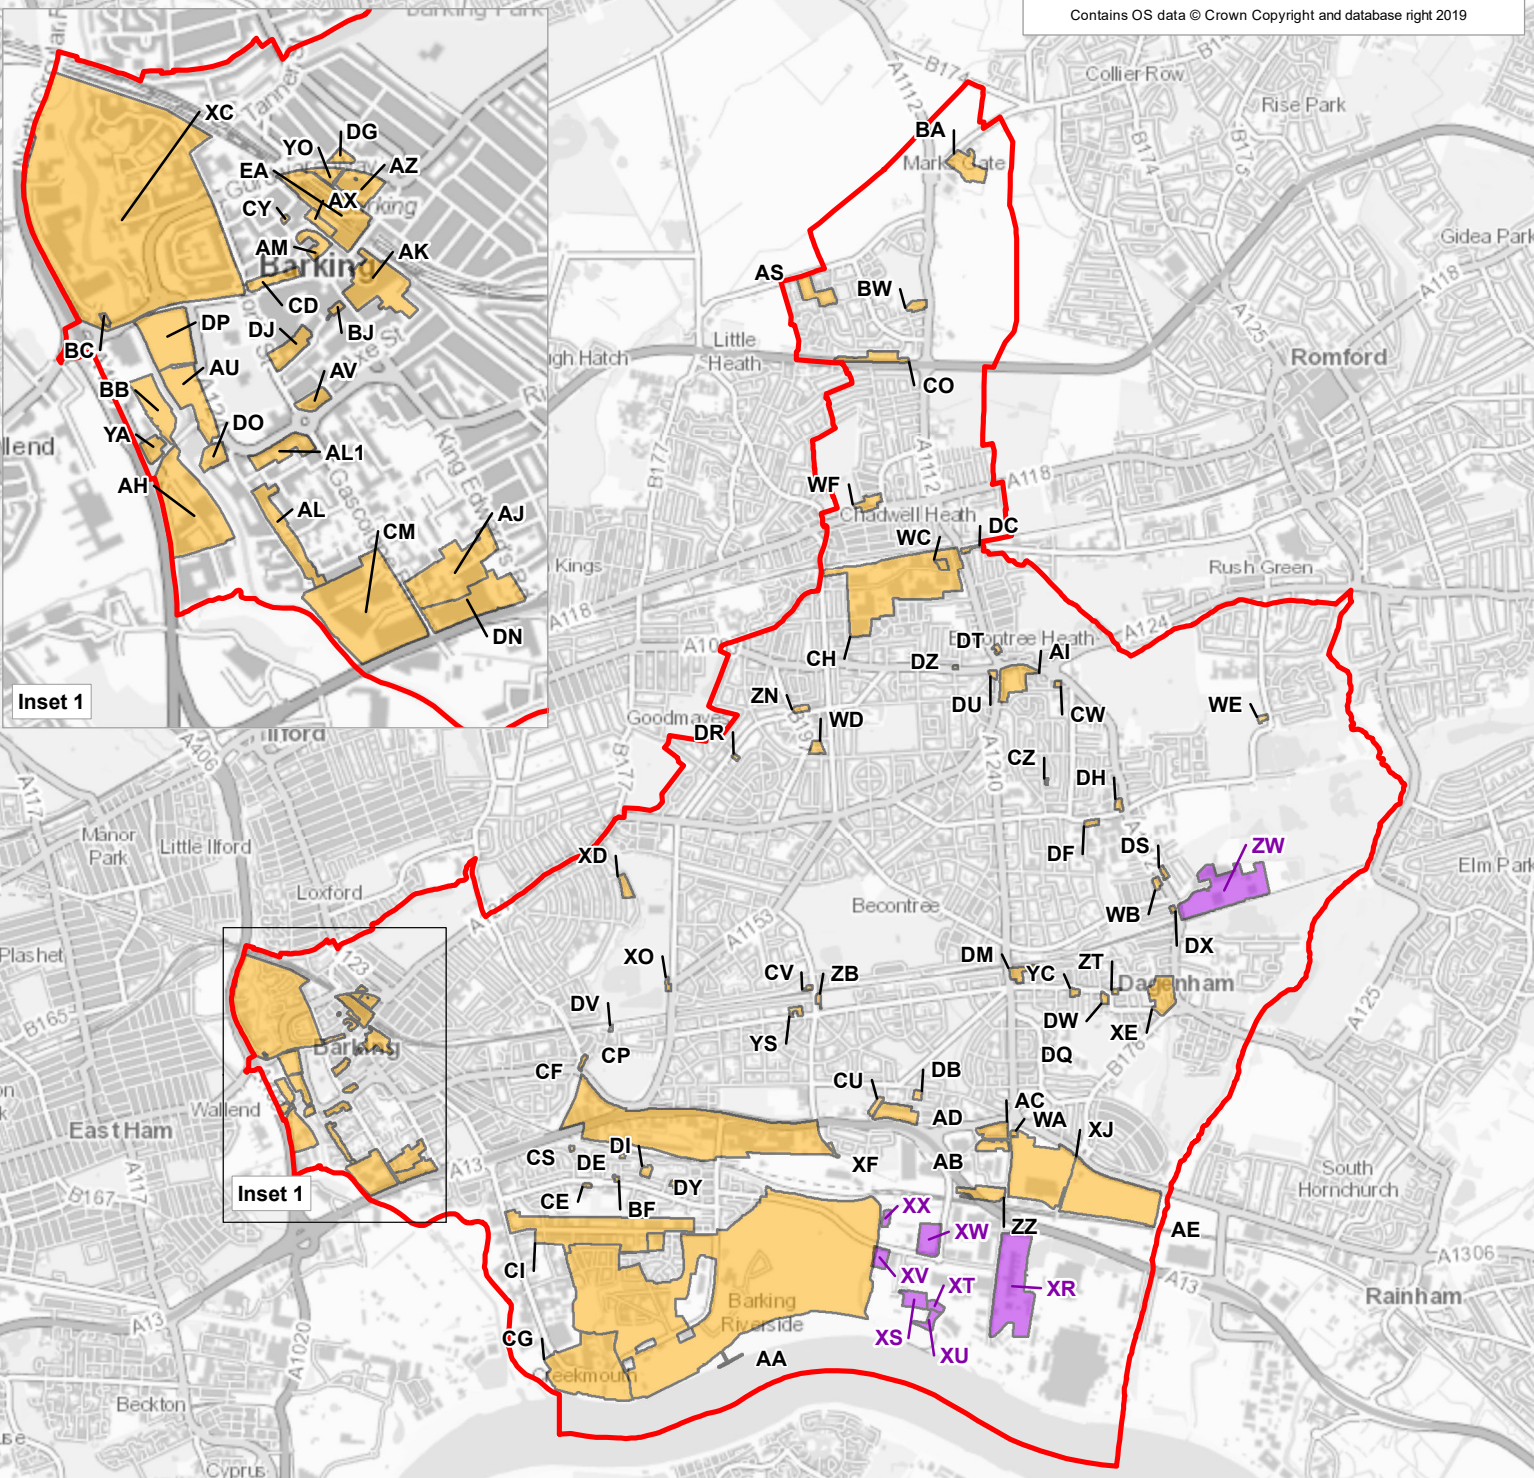

Barking and Dagenham's Draft Local Plan Regulation 18 Consultation: Potential Development Sites

- Barking and Dagenham Borough Area
- Proposed residential development sites to 2034
- Employment sites submitted during 2019 Call for Sites

Map scale 1:55,000 @ A4

Contains OS data © Crown Copyright and database right 2019

AA	Barking Riverside	BJ	Police Station	DG	Bamford Road	WC	Chadwell Heath Industrial Estate	XU	Plot 64 SEGRO Park
AB	Merrilands Crescent 1	BW	Bagleys Spring	DH	Rainham Road South/Oxlow Lane	WD	Seabrook Road & Shipton Close	XV	Plot 65 SEGRO Park
AC	Merrilands Crescent 2	CD	London Road	DI	Thames View/Roxwell Road	WE	Fels Farm	XW	Plot 67 SEGRO Park
AD	Dagenham Leisure Park	CE	Thames View Health Centre	DE	Dagenham Heathway	WF	97-131 High Road	XX	Plot 70 SEGRO Park
AE	South Dagenham East	CF	Castle Green	DM	Dagenham Heathway	XC	Harts Lane Estate	ZW	Here East and Film Studios
AH	Fresh Wharf Estate	CG	Creekmouth	DN	South of Gascoigne	XD	Hepworth Gardens		
AI	Becontree Heath	CH	Chadwell Heath Industrial Estate	DO	Town Quay Wharf	XE	Ibscott Close Estate		
AJ	Gascoigne Estate East	CI	Thames Road	DP	Abbey Retail Park	XF	Land to the West of Scrattons Farm		
AK	Vicarage Field	CM	Gascoigne Business Area	DQ	Dagenham Working Mans Club	XJ	Former Ford Stamping Plant		
AL	Gascoigne Estate West	CO	Eastern Avenue	DR	200 Becontree Avenue	XO	Lodge Avenue		
AL1	Gascoigne Estate North	CP	Sebastian Court	DS	Rainham Road South/ Foxlands Crescent	YA	Ibis London East Barking		
AM	Crown House	CS	Sugden Way	DT	Becontree Heath Island	YB	Royal British Legion Club		
AS	Padnall Court & Reynolds Court	CU	Former Weighbridge Site	DU	Fiddlers Corner	YO	The Barking Foyer		
AU	Abbey Retail Park	CV	Land North of Becontree Station	DV	Margaret Bondfield	YS	Woodward road & Stamford road		
AV	Abbey Sports Centre	CW	90 Stour Road	DW	Grays Court	ZB	497 - 515 Gale street		
AX	Cambridge Road	CY	Artist Housing	DX	Dagenham Police Station	ZN	Brocklebank Lodge		
AZ	Waking Road	CZ	Naseby Road	DY	Land at Chalmer Crescent	ZT	58-68 Church Street		
BA	Collier Row Eco Grove	DC	Former Sacred Heart Convert	DZ	Dagenham Labour Hall	ZZ	GSR & Gill Sites		
BB	Tesco Car Park	DB	Limboune Avenue	EA	Barking Station	XR	Barking Power Station		
BC	160 London Road	DE	Wivenhoe	WA	Former Dagenham Job Centre	XS	Plot 62 SEGRO Park		
BF	Short Blue	DF	Wantz Road Industrial Estate	WB	Durham Road & Rainham Road South	XT	Plot 63 SEGRO Park		

Note:
Sites in **bold** can be found in inset 1