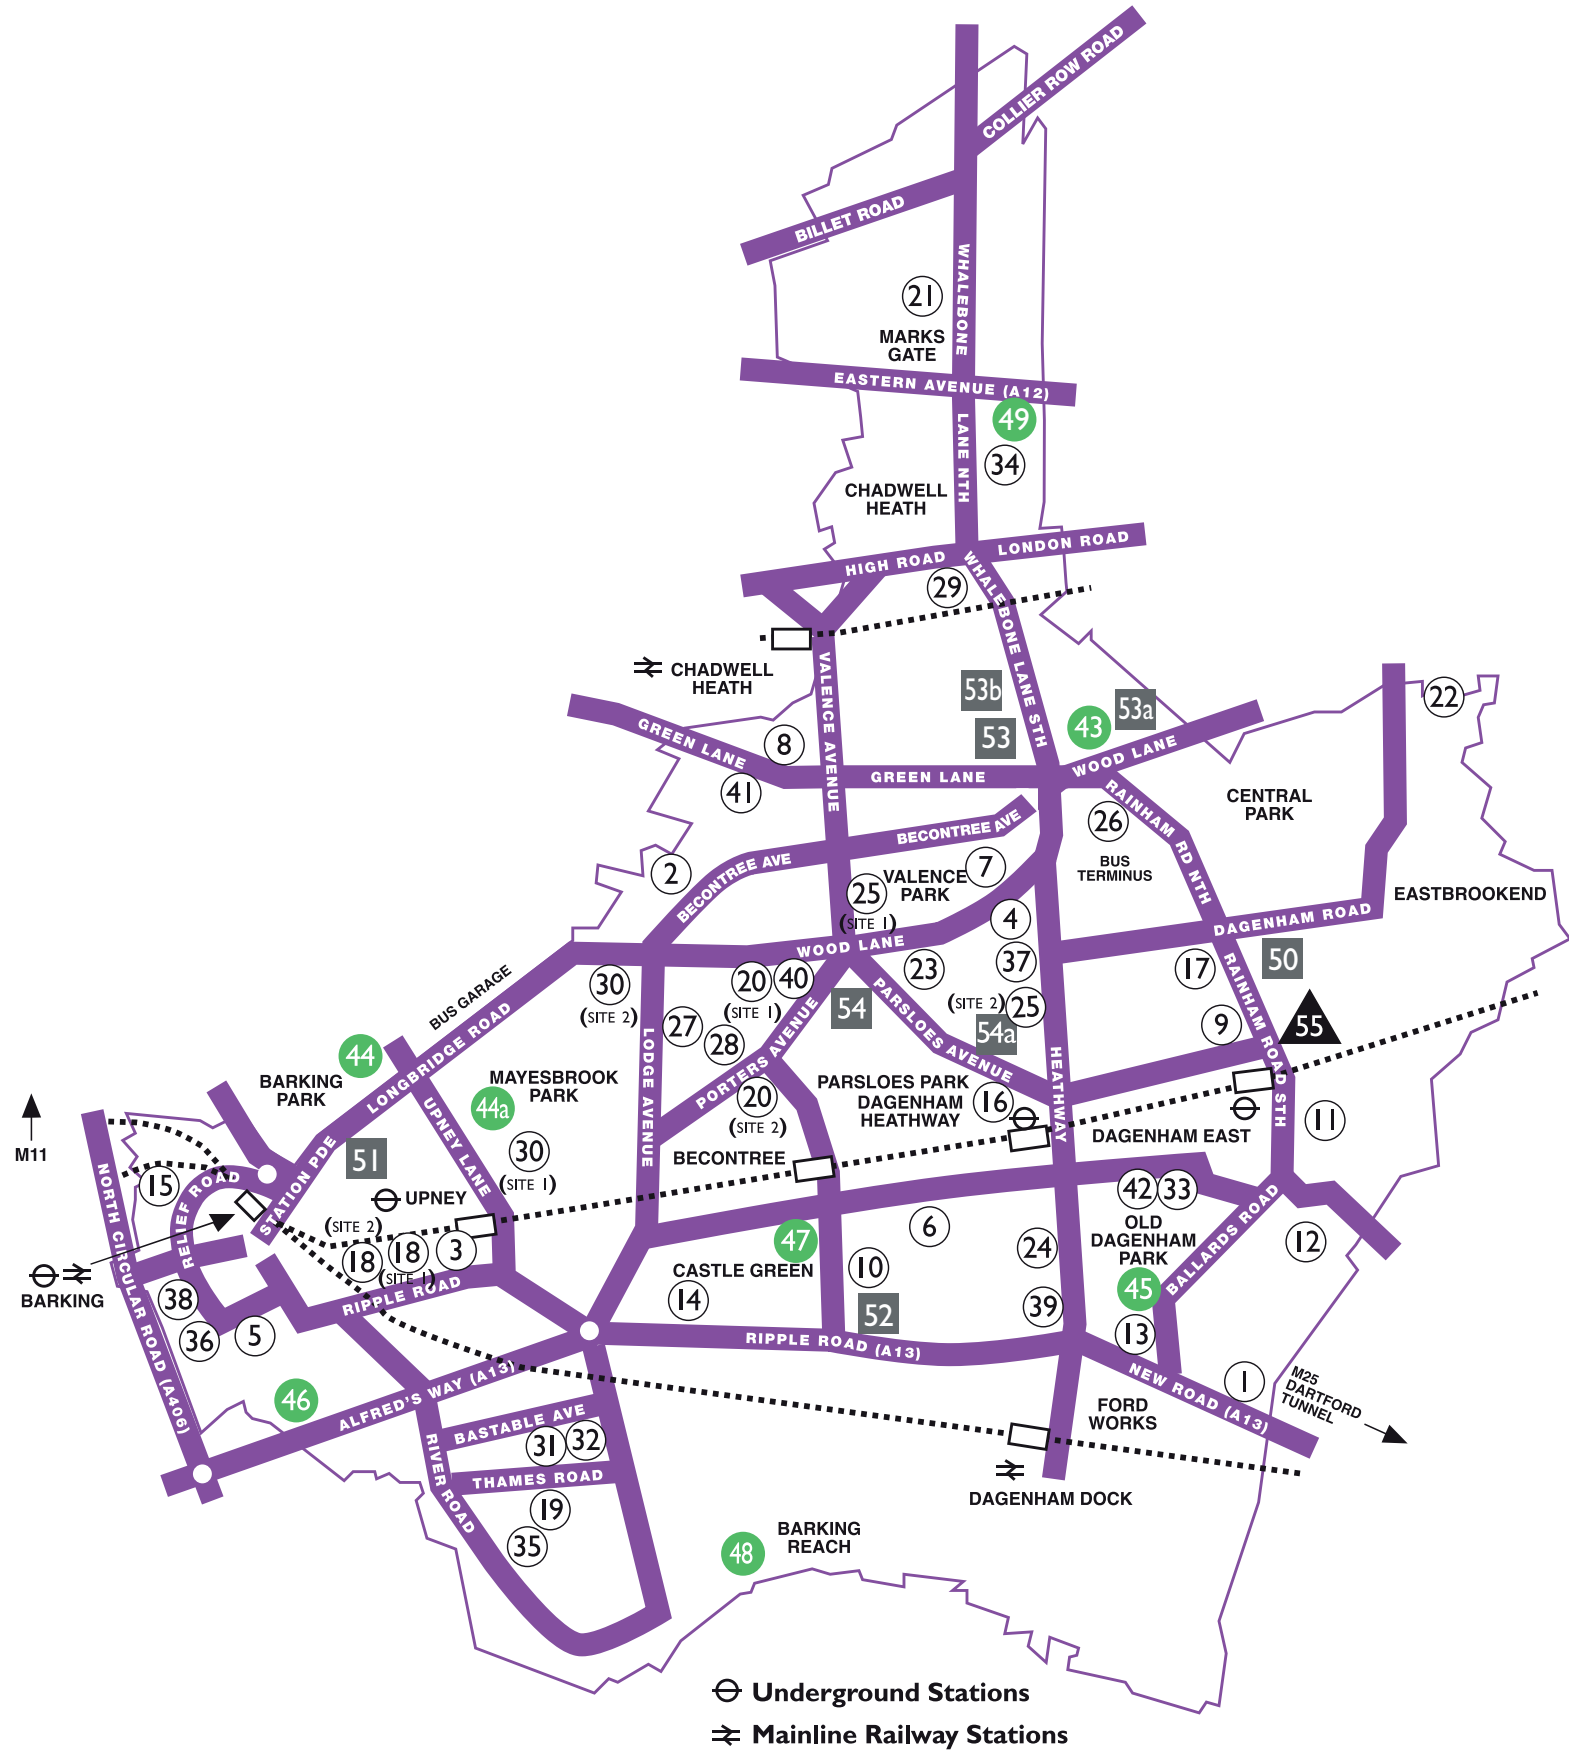

Map of our schools

Contact details of our schools

Map number	School name
○ Primary schools (ages 4 to 11)	
1	Beam Primary, Oval Road North, Dagenham, RM10 9ED
2	Becontree Primary, Stevens Road, Dagenham, RM8 2QR
3	Eastbury Primary, Dawson Avenue, Barking IG11 9QQ
4	Five Elms Primary, Wood Lane, Dagenham, RM9 5TB
5	Gascoigne Primary, Gascoigne Road, Barking, IG11 7DR
6	Godwin Primary, Finneymore Road, Dagenham, RM9 6JH
7	Grafton Primary, Grafton Road, Dagenham, RM8 3EX
8	Henry Green Primary, Green Lane, Dagenham, RM8 1UR
9	Hunters Hall Primary, Alibon Road, Dagenham, RM10 8DE
10	James Cambell Primary, Langley Crescent, Dagenham, RM9 6TD
11	John Perry Primary, Charles Road, Dagenham, RM10 8UR
12	Leys Primary, Leys Avenue, Dagenham, RM10 9YR
13	Marsh Green Primary, South Close, Dagenham, RM10 9NJ
14	Monteagle Primary, Burnham Road, Dagenham, RM9 4RB
15	Northbury Primary, North Street, Barking, IG11 8JA
16	Parsloes Primary, Spurling Road, Dagenham, RM9 5RH
17	Richard Alibon Primary, Alibon Road, Dagenham, RM10 8DF
18	Ripple Primary School, Suffolk Road, Barking, IG11 7QS - Site 1 Ripple Primary School, Westbury site, Barking, IG11 7PT - Site 2
19	Riverside Primary School, 40 Thames Road, Barking, IG11 0HZ
20	Roding Primary, Hewett Road, Dagenham, RM8 2XS - Site 1 Roding Primary, Cannington Road, Dagenham, RM9 4BL - Site 2
21	Rose Lane Primary, Rose Lane, Chadwell Heath, RM6 5NJ
22	Rush Green Primary, Dagenham Road, Romford, RM7 0TL
23	Southwood Primary, Keppel Road, Dagenham, RM9 5LT
24	Thomas Arnold Primary, Rowdowns Road, Dagenham, RM9 6NH
25	Valence Primary, Bonham Road, Dagenham, RM8 3AR - Site 1 Valence Primary, St Georges Road, Dagenham, RM8 5AH - Site 2
26	William Bellamy Primary, Frizlands Lane, Dagenham, RM10 7HX

Map number	School name
○ Infant schools (ages 4 to 7) and junior schools (ages 7 to 11)	
27	Dorothy Barley Infant, Davington Road, Dagenham, RM8 2LL
28	Dorothy Barley Junior, Ivinghoe Road, Dagenham, RM8 2NB
29	Furze Infant, Bennett Road, Chadwell Heath, RM6 6ES
30	Manor Primary School (Infants only), Sandringham Road, Barking, IG11 9AG - Site 1 Manor Primary School, Longbridge Road, Dagenham, RM8 2FL - Site 2 Manor Junior, Sandringham Road, Barking, IG11 9AG
31	Thames View Infants, Bastable Avenue, Barking, IG11 0LG
32	Thames View Junior, Bastable Avenue, Barking, IG11 0LG
33	Village Infant, Ford Road, Dagenham, RM10 9JS
34	Warren Junior, Gordon Road, Chadwell Heath, RM6 6DA

Map number	School name
○ Faith Primary schools (ages 4 to 11)	
F35	George Carey CofE Primary, Minter Road, Barking IG11 0FJ
F36	St Joseph's Catholic Primary, The Broadway, Barking, IG11 7AR
F37	St Joseph's Catholic Primary, Connor Road, Dagenham, RM9 5UL
F38	St Margarets C of E Primary, North Street, Barking, IG11 8AS
F39	St Peter's Catholic Primary, Goresbrook Road, Dagenham, RM9 6UU
F40	St Teresa Catholic Primary, Bowes Road, Dagenham, RM8 2XJ
F41	St Vincent's Catholic Primary, Burnside Road, Dagenham, RM8 2JN

Map number	School name
○ Faith Junior schools (ages 7 to 11)	
F42	William Ford C of E Junior, Ford Road, Dagenham, RM10 9JS