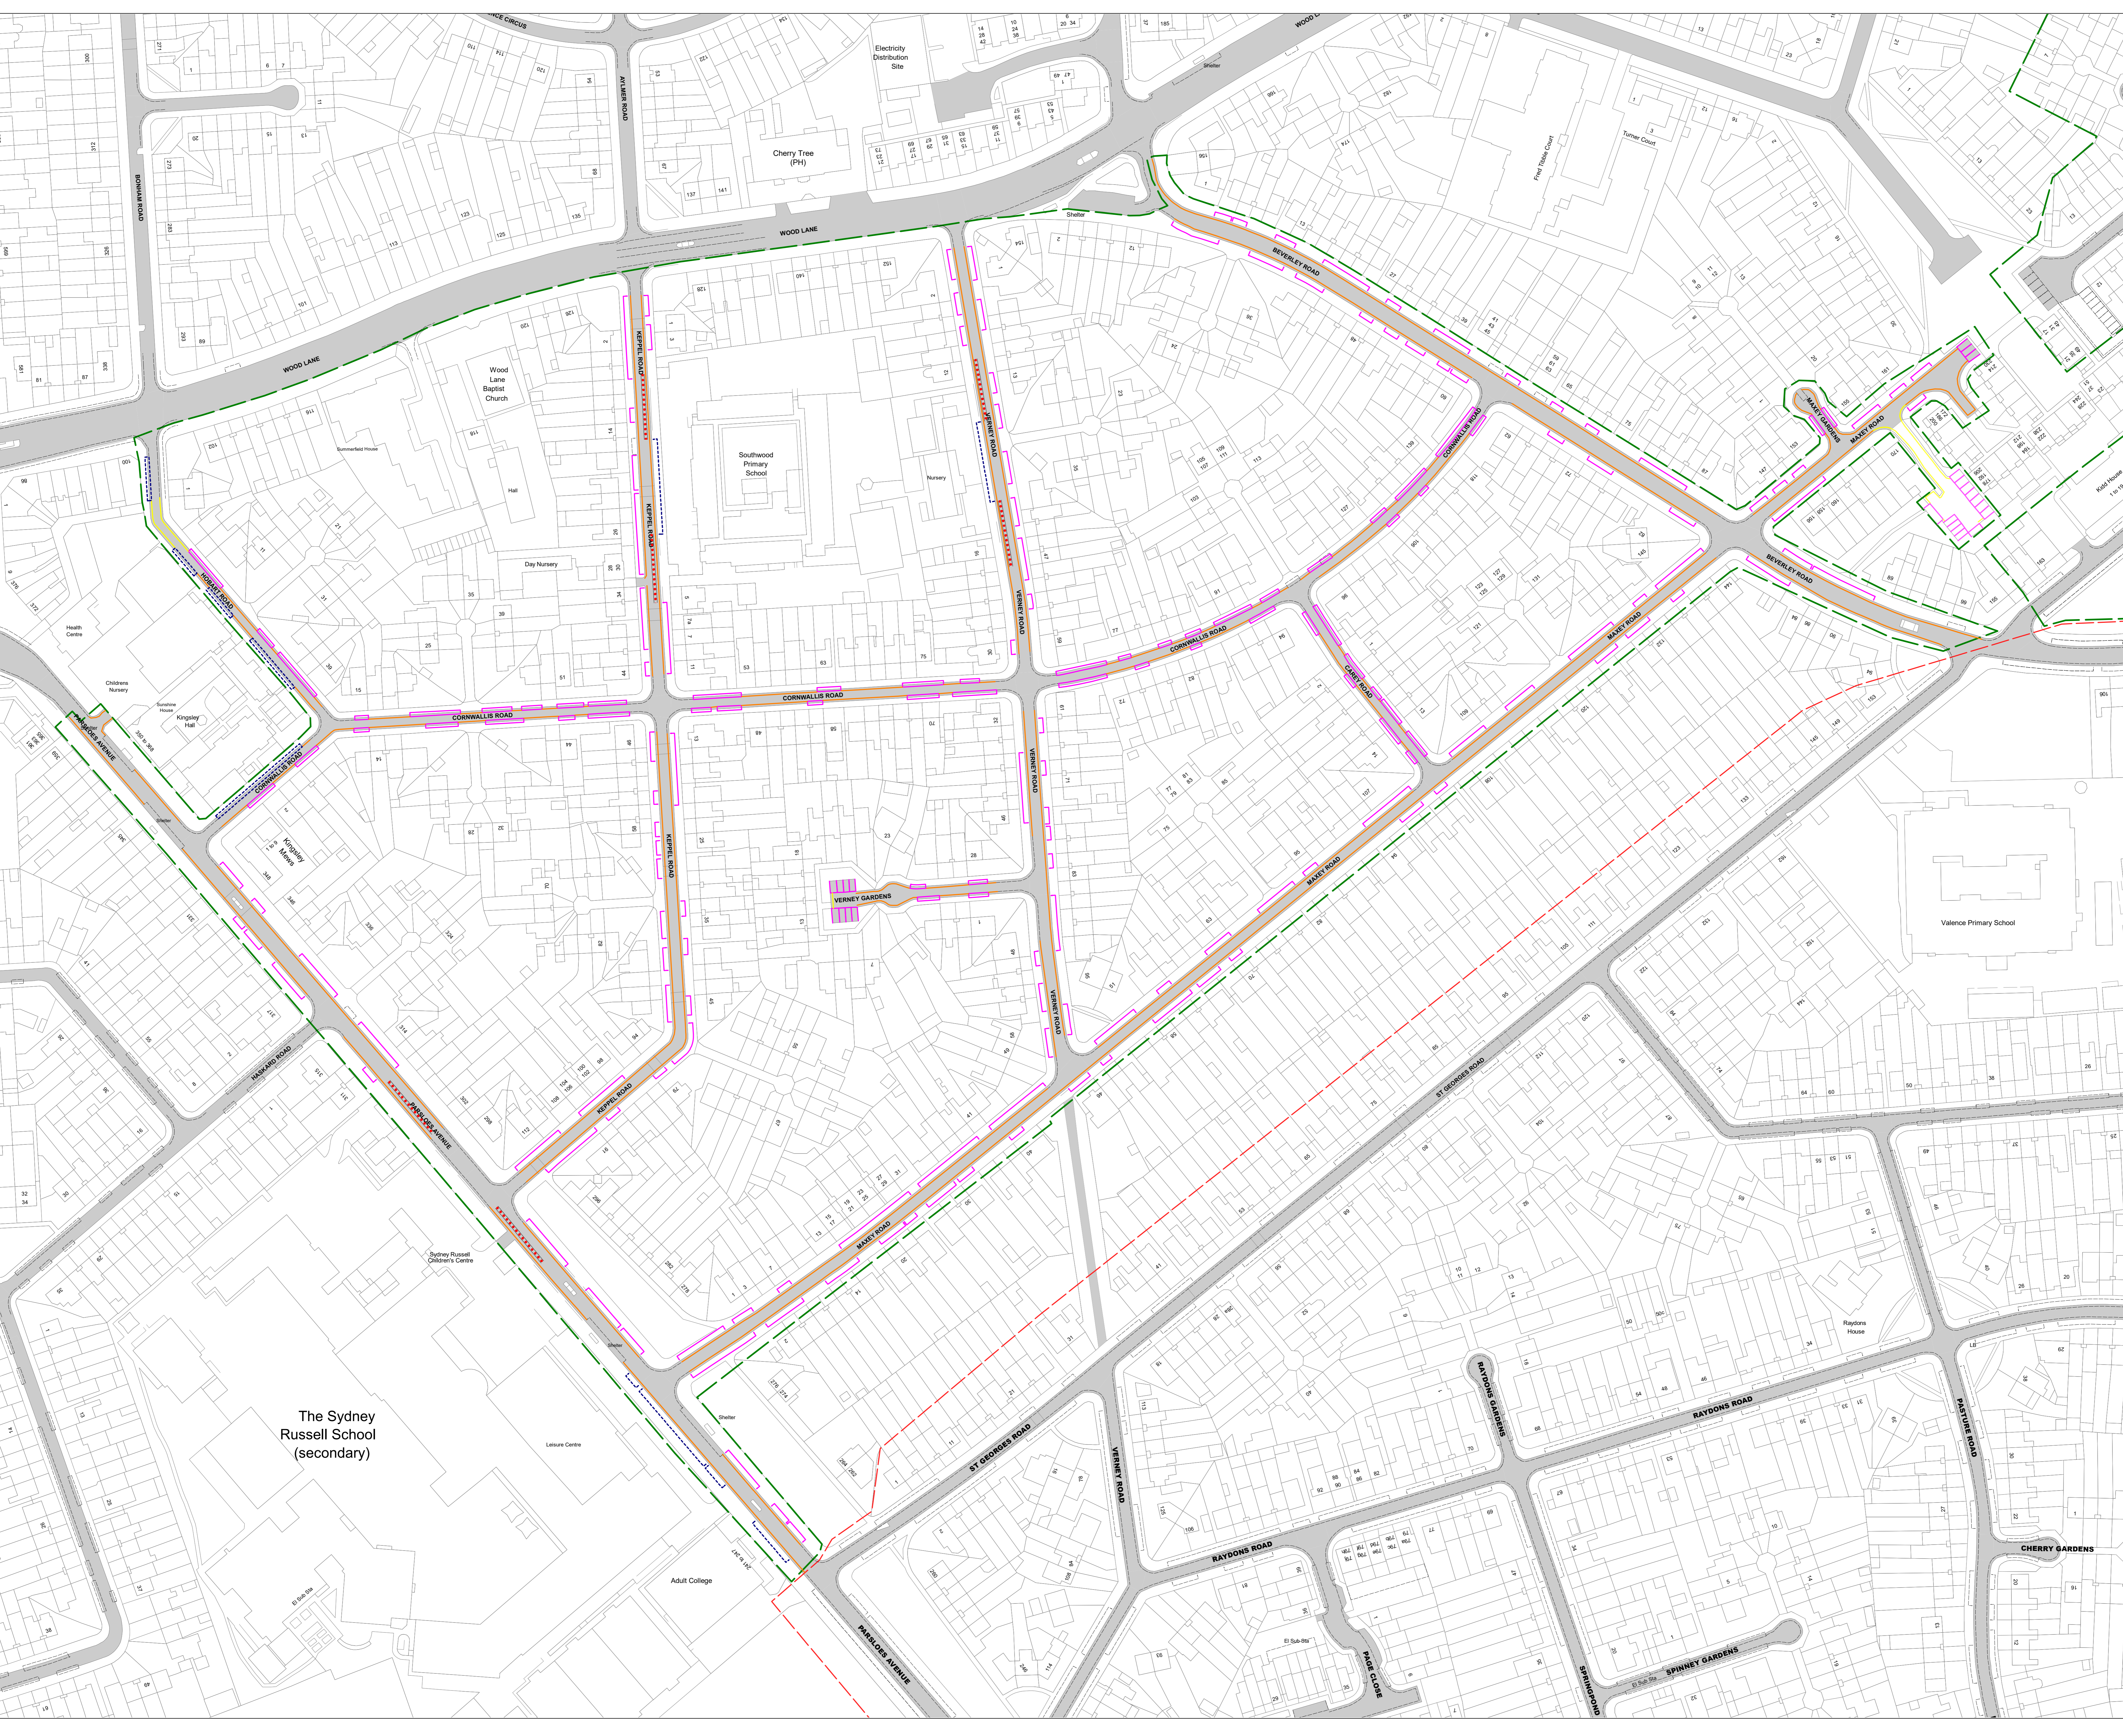

Key to Restriction Types Displayed

- Proposed Double Yellow Line
Mon-Fri 8.30am-5.30pm
- Proposed Single Yellow Line
Mon-Fri 8.30am-5.30pm
- Proposed Resident Permit Holders Only Bay Zone STR
Mon-Fri 8.30am-5.30pm
- Existing No stopping
Mon-Fri 8am-4.30pm
on entrance markings
- Proposed Pay by Phone Bay (TC2)
Mon-Fri 8.30am-5.30pm
Max stay 4hrs No return within 2hrs/
Permit (All) Holders Only Zone STR
Mon-Fri 8.30am-5.30pm
- Existing Restrictions
- Existing CPZ Boundaries Proposed
— CPZ Extension Boundary

This map is reproduced from Ordnance Survey material with the permission of Ordnance Survey on behalf of the Controller of Her Majesty's Stationery Office © Crown Copyright. Unauthorised reproduction infringes Crown copyright and may lead to prosecution or civil proceedings. London Borough of Barking and Dagenham Licence No: 100019280 2022

DRAWING TITLE
**Zone STR CPZ
Extension S7 Consultation Plan**

SCALE	1 : 800 @ A0
DATE	19/04/2022
DRAWING No.	ZONE_STR_CPZ_Ext_S7
DRAWN BY	BOM

The Sydney
Russell School
(secondary)