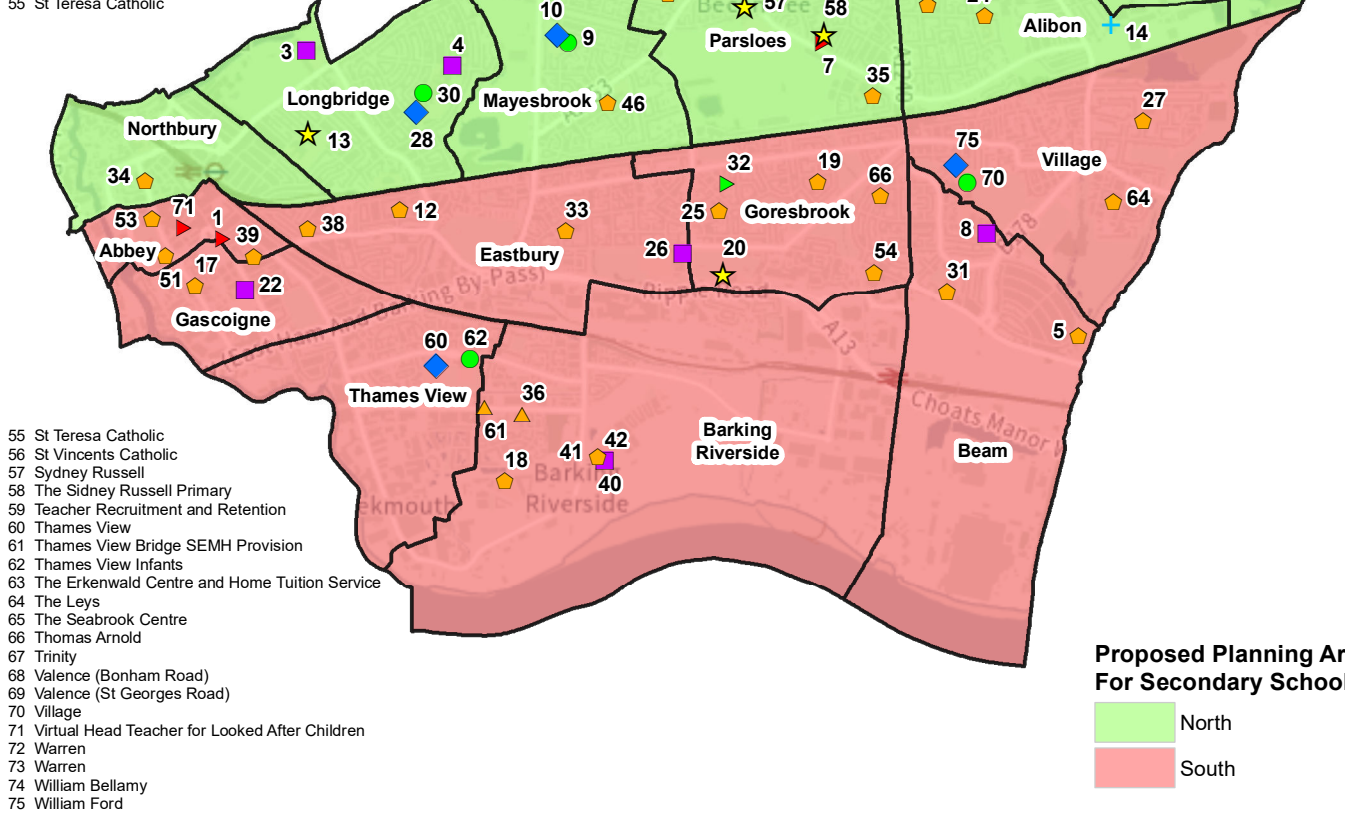

- 1 Adult College
- 2 All Saints Catholic School and Technology College
- 3 Barking Abbey (Lower School)
- 4 Barking Abbey (Upper School)
- 5 Beam County
- 6 Becontree
- 7 Community Music Service
- 8 Dagenham Park Church of England
- 9 Dorothy Barley
- 10 Dorothy Barley Academy
- 11 Eastbrook School
- 12 Eastbury Academy
- 13 Eastbury Community School
- 14 ELUTEC
- 15 Five Elms
- 16 Furze
- 17 Gascoigne
- 18 George Carey
- 19 Godwin
- 20 Goresbrook School
- 21 Grafton
- 22 Greatfields
- 23 Henry Green
- 24 Hunters Hall
- 25 James Cambell
- 26 Jo Richardson Community School
- 27 John Perry
- 28 Manor Infant School
- 29 Manor Longbridge School
- 30 Manor (Sandringham Road)
- 31 Marsh Green
- 32 Mayesbrook Park School (Previously the PRU)
- 33 Monteagle
- 34 Northbury
- 35 Parsloes
- 36 Pathways
- 37 Richard Alibon
- 38 Ripple Primary (Suffolk Road)
- 39 Ripple Primary (Westbury)
- 40 Riverside Bridge
- 41 Riverside Primary
- 42 Riverside School
- 43 Robert Clack (Lower Site)
- 44 Robert Clack (Upper School)
- 45 Robert Clack Lymington Fields
- 46 Roding (Cannington Road)
- 47 Roding (Hewett Road)
- 48 Rose Lane
- 49 Rush Green
- 50 Southwood
- 51 St Josephs Catholic (Barking)
- 52 St Josephs Catholic (Dagenham)
- 53 St Margarets Church of England
- 54 St Peters Catholic
- 55 St Teresa Catholic

Legend

Schools

- + 14 19 only
- ▶ Additional Information
- ★ All Through
- Infants
- ◆ Juniors
- ◇ Primary
- Secondary
- ◆ Secondary Comprehensive
- ▲ Special
- ▶ Specialist Alternative Provision

Proposed Planning Area For Secondary Schools

- North
- South