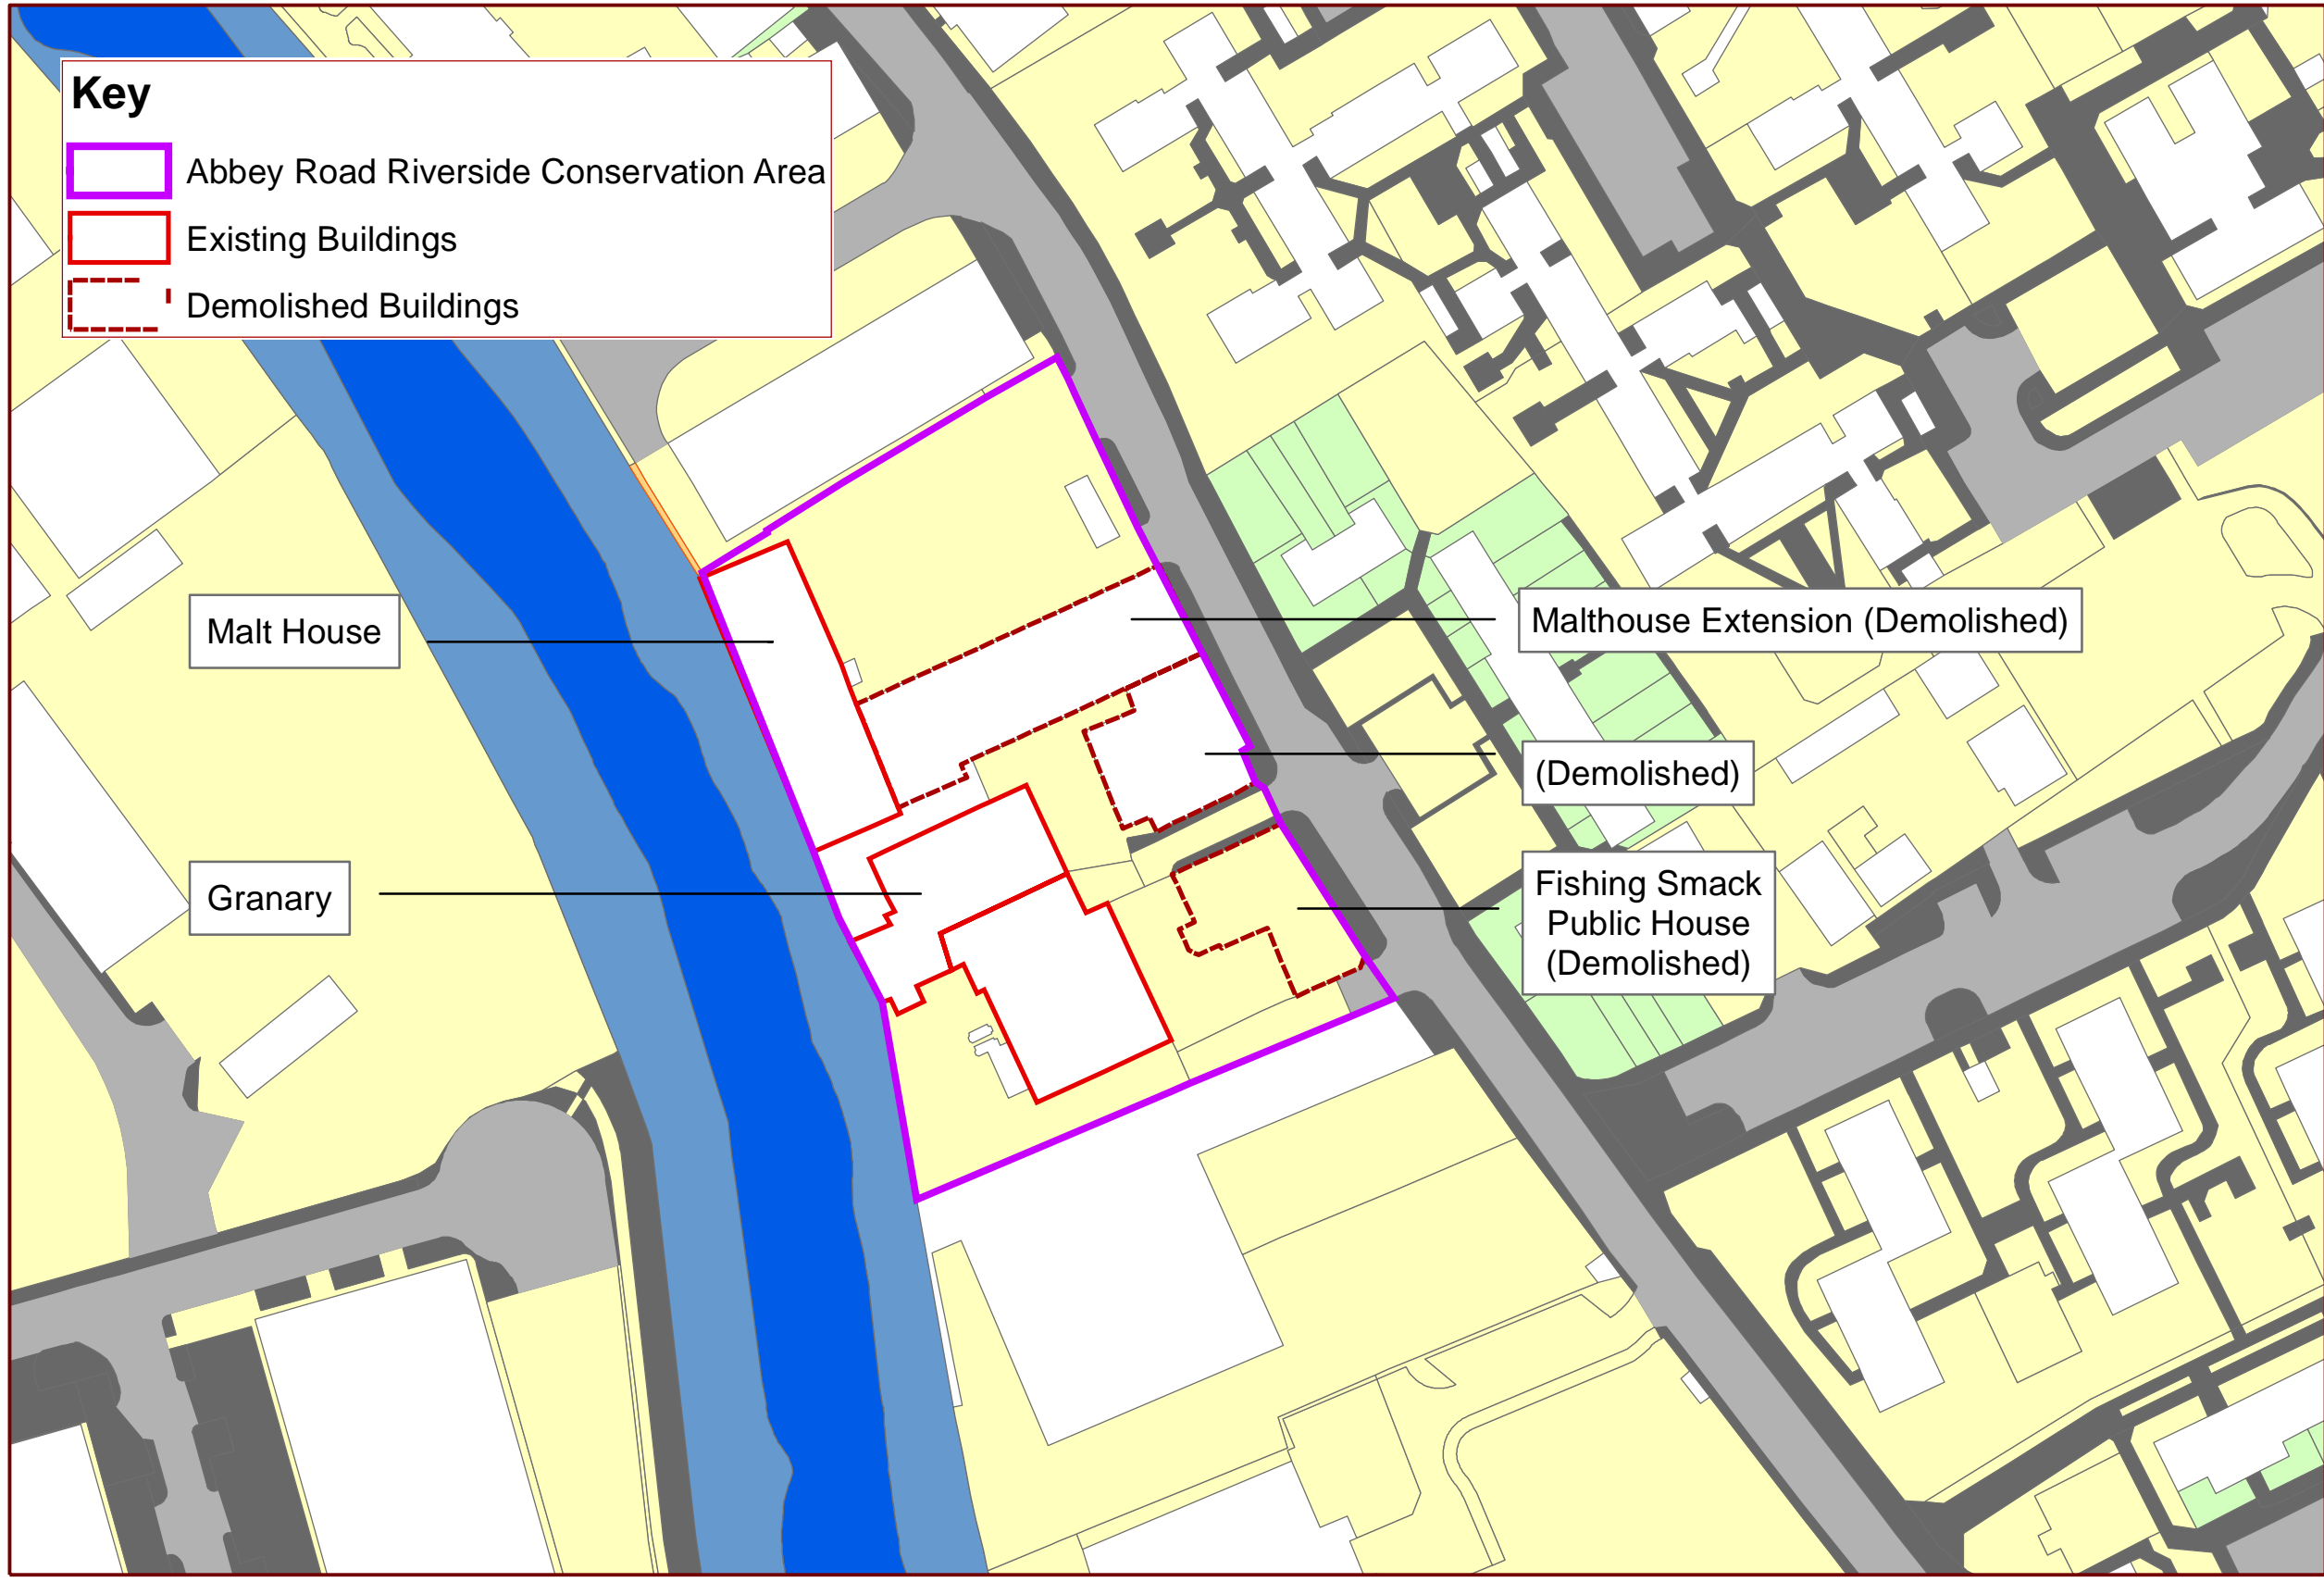

Abbey Road Riverside Conservation Area

Key

- Abbey Road Riverside Conservation Area
- Existing Buildings
- Demolished Buildings

1:1,000