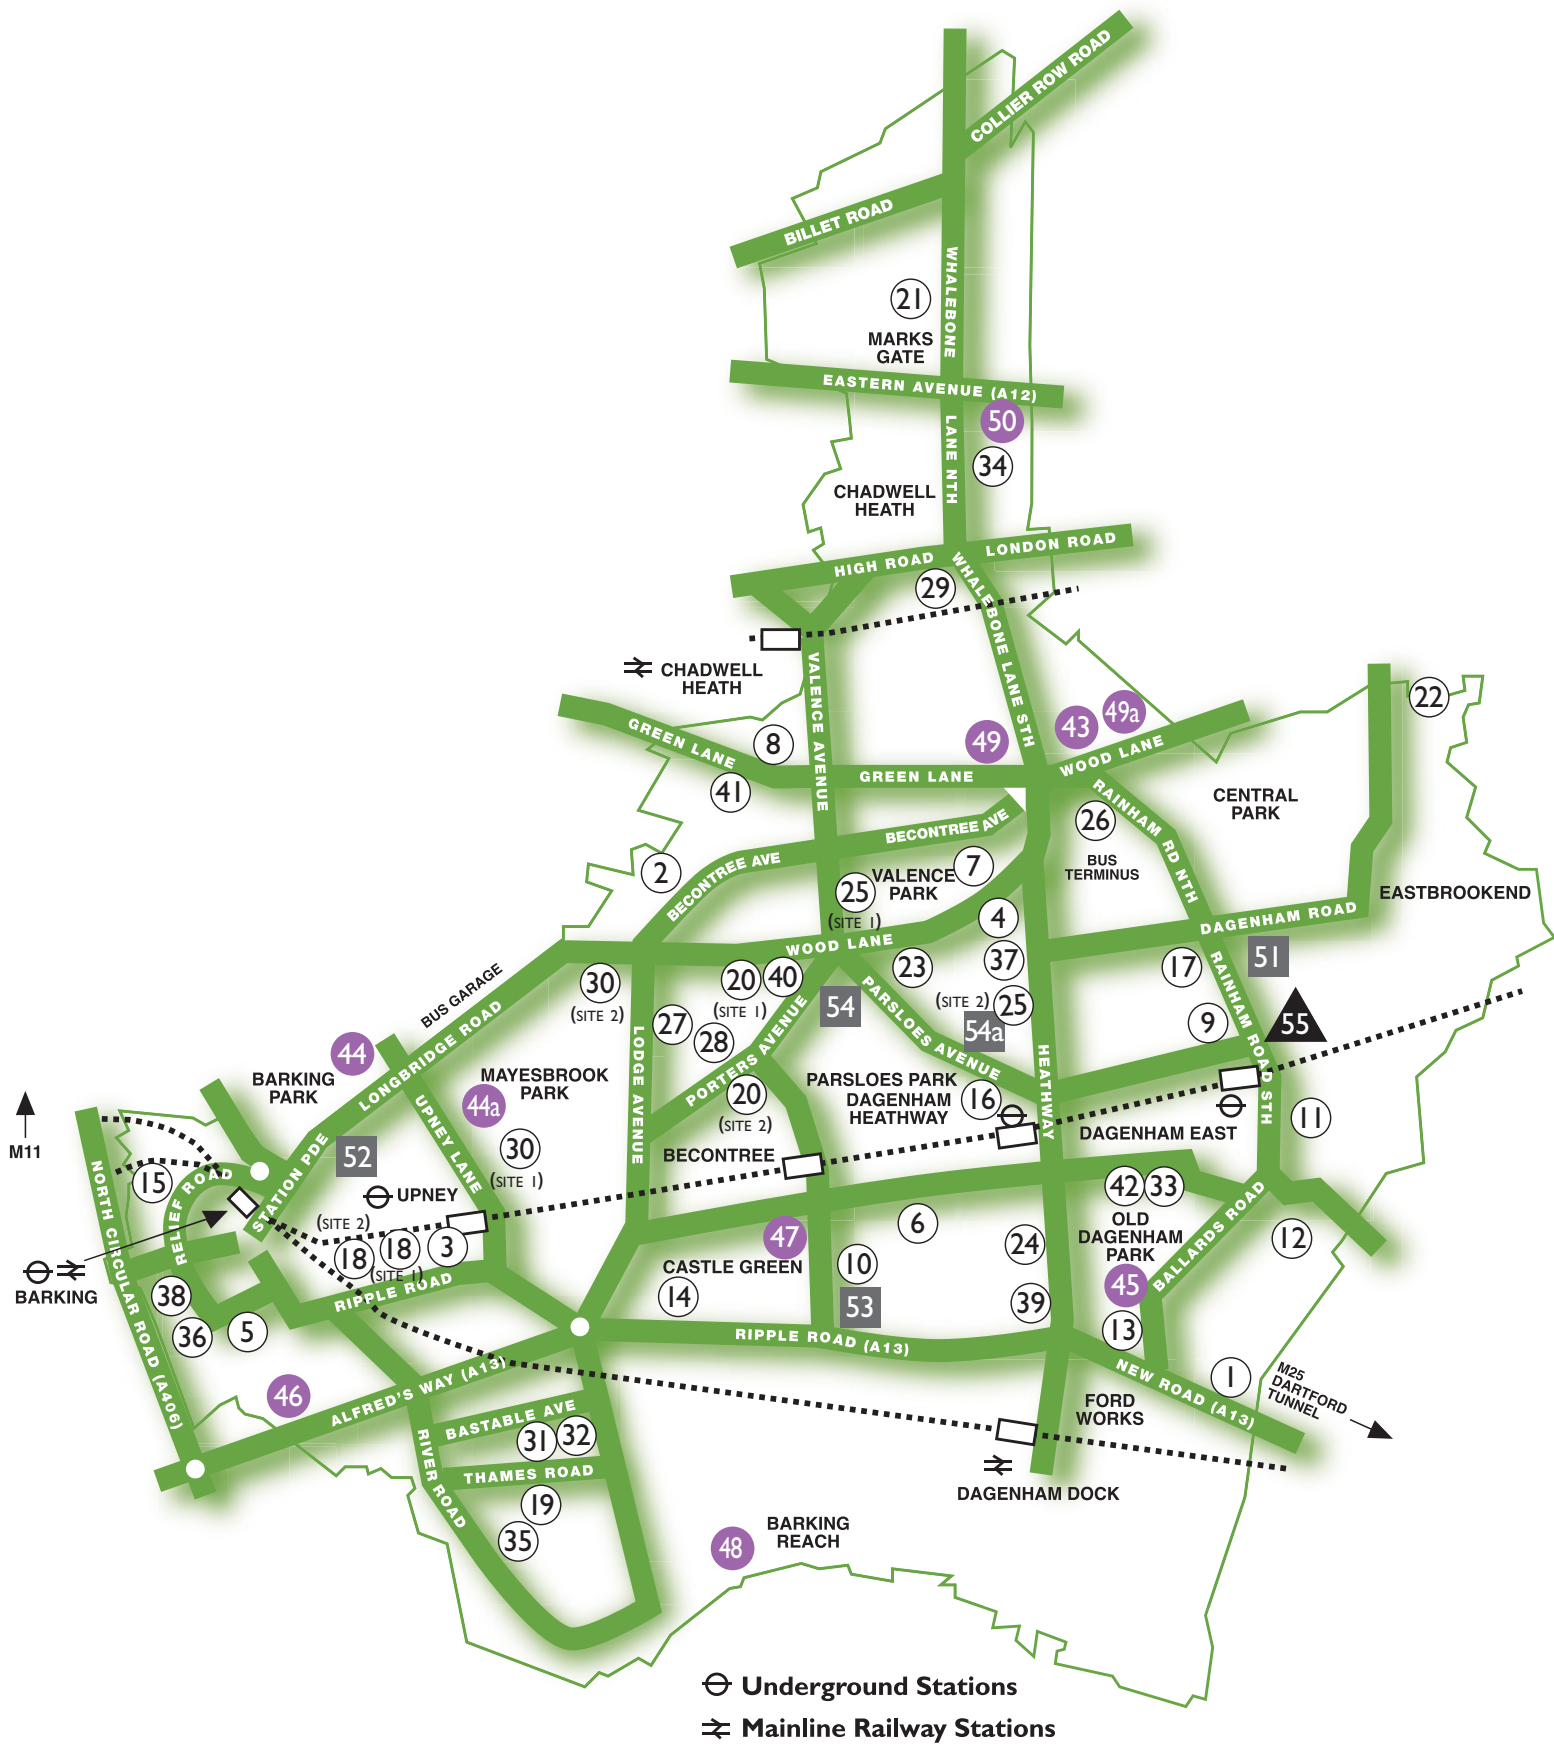

Map of our schools

Schools' details

Map number	School name
○ Primary schools (ages 4 to 11)	
1	Beam Primary, Oval Road North, Dagenham, RM10 9ED
2	Becontree Primary, Stevens Road, Dagenham, RM8 2QR
3	Eastbury Primary, Dawson Avenue, Barking IG11 9QQ
4	Five Elms Primary, Wood Lane, Dagenham, RM9 5TB
5	Gascoigne Primary, Gascoigne Road, Barking, IG11 7DR
6	Godwin Primary, Finneymore Road, Dagenham, RM9 6JH
7	Grafton Primary, Grafton Road, Dagenham, RM8 3EX
8	Henry Green Primary, Green Lane, Dagenham, RM8 1UR
9	Hunters Hall Primary, Alibon Road, Dagenham, RM10 8DE
10	James Cambell Primary, Langley Crescent, Dagenham, RM9 6TD
11	John Perry Primary, Charles Road, Dagenham, RM10 8UR
12	Leys Primary, Leys Avenue, Dagenham, RM10 9YR
13	Marsh Green Primary, South Close, Dagenham, RM10 9NJ
14	Monteagle Primary, Burnham Road, Dagenham, RM9 4RB
15	Northbury Primary, North Street, Barking, IG11 8JA
16	Parsloes Primary, Spurling Road, Dagenham, RM9 5RH
17	Richard Alibon Primary, Alibon Road, Dagenham, RM10 8DF
18	Ripple Primary School, Suffolk Road, Barking, IG11 7QS - Site 1
	Ripple Primary School, Westbury site, Barking, IG11 7PT - Site 2
19	Riverside Primary School, 40 Thames Road, Barking, IG11 0HZ
20	Roding Primary, Hewett Road, Dagenham, RM8 2XS - Site 1
	Roding Primary, Cannington Road, Dagenham, RM9 4BL - Site 2
21	Rose Lane Primary, Rose Lane, Chadwell Heath, RM6 5NJ
22	Rush Green Primary, Dagenham Road, Romford, RM7 0TL
23	Southwood Primary, Keppel Road, Dagenham, RM9 5LT
24	Thomas Arnold Primary, Rowdowns Road, Dagenham, RM9 6NH
25	Valence Primary, Bonham Road, Dagenham, RM8 3AR - Site 1
	Valence Primary, St Georges Road, Dagenham, RM8 5AH - Site 2
26	William Bellamy Primary, Frizlands Lane, Dagenham, RM10 7HX