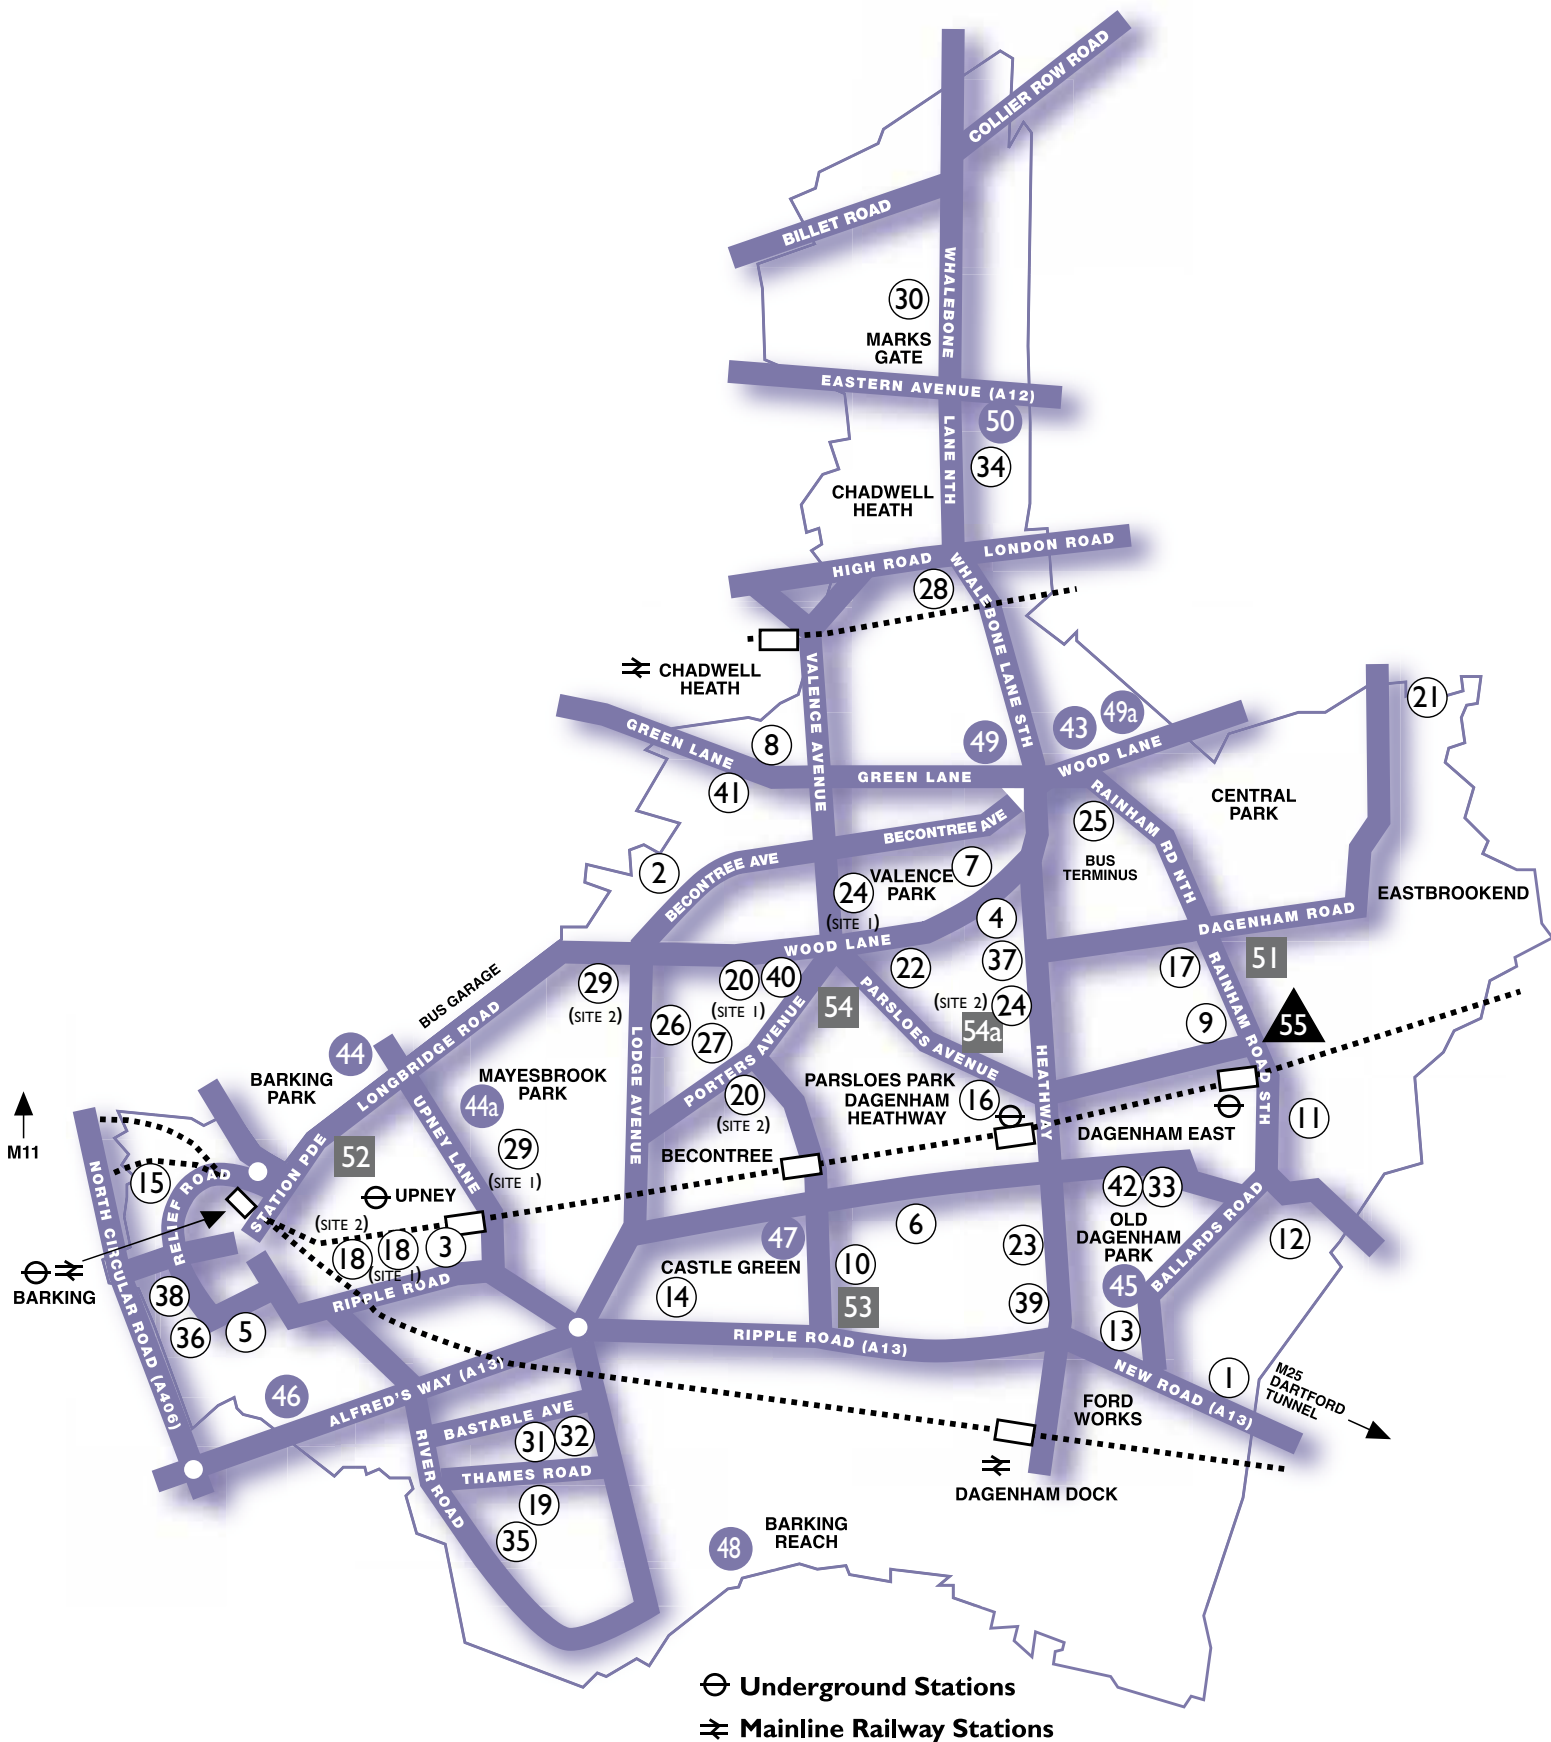

Map of our schools

Schools' details

Map number	School name
○ Primary schools (ages 4 to 11)	
1	Beam Primary, Oval Road North, Dagenham, RM10 9ED
2	Becontree Primary, Stevens Road, Dagenham, RM8 2QR
3	Eastbury Primary, Dawson Avenue, Barking IG11 9QQ
4	Five Elms Primary, Wood Lane, Dagenham, RM9 5TB
5	Gascoigne Primary, Gascoigne Road, Barking, IG11 7DR
6	Godwin Primary, Finneymore Road, Dagenham, RM9 6JH
7	Grafton Primary, Grafton Road, Dagenham, RM8 3EX
8	Henry Green Primary, Green Lane, Dagenham, RM8 1UR
9	Hunters Hall Primary, Alibon Road, Dagenham, RM10 8DE
10	James Cambell Primary, Langley Crescent, Dagenham, RM9 6TD
11	John Perry Primary, Charles Road, Dagenham, RM10 8UR
12	Leys Primary, Leys Avenue, Dagenham, RM10 9YR
13	Marsh Green Primary, South Close, Dagenham, RM10 9NJ
14	Monteagle Primary, Burnham Road, Dagenham, RM9 4RB
15	Northbury Primary, North Street, Barking, IG11 8JA
16	Parsloes Primary, Spurling Road, Dagenham, RM9 5RH
17	Richard Alibon Primary, Alibon Road, Dagenham, RM10 8DF
18	Ripple Primary School, Suffolk Road, Barking, IG11 7QS - Site 1 Ripple Primary School, Westbury site, Barking, IG11 7PT - Site 2
19	Riverside Primary School, 40 Thames Road, Barking, IG11 0HZ
20	Roding Primary, Hewett Road, Dagenham, RM8 2XS - Site 1 Roding Primary, Cannington Road, Dagenham, RM9 4BL - Site 2
21	Rush Green Primary, Dagenham Road, Romford, RM7 0TL
22	Southwood Primary, Keppel Road, Dagenham, RM9 5LT
23	Thomas Arnold Primary, Rowdowns Road, Dagenham, RM9 6NH
24	Valence Primary, Bonham Road, Dagenham, RM8 3AR - Site 1 Valence Primary, St Georges Road, Dagenham, RM8 5AH - Site 2
25	William Bellamy Primary, Frizlands Lane, Dagenham, RM10 7HX