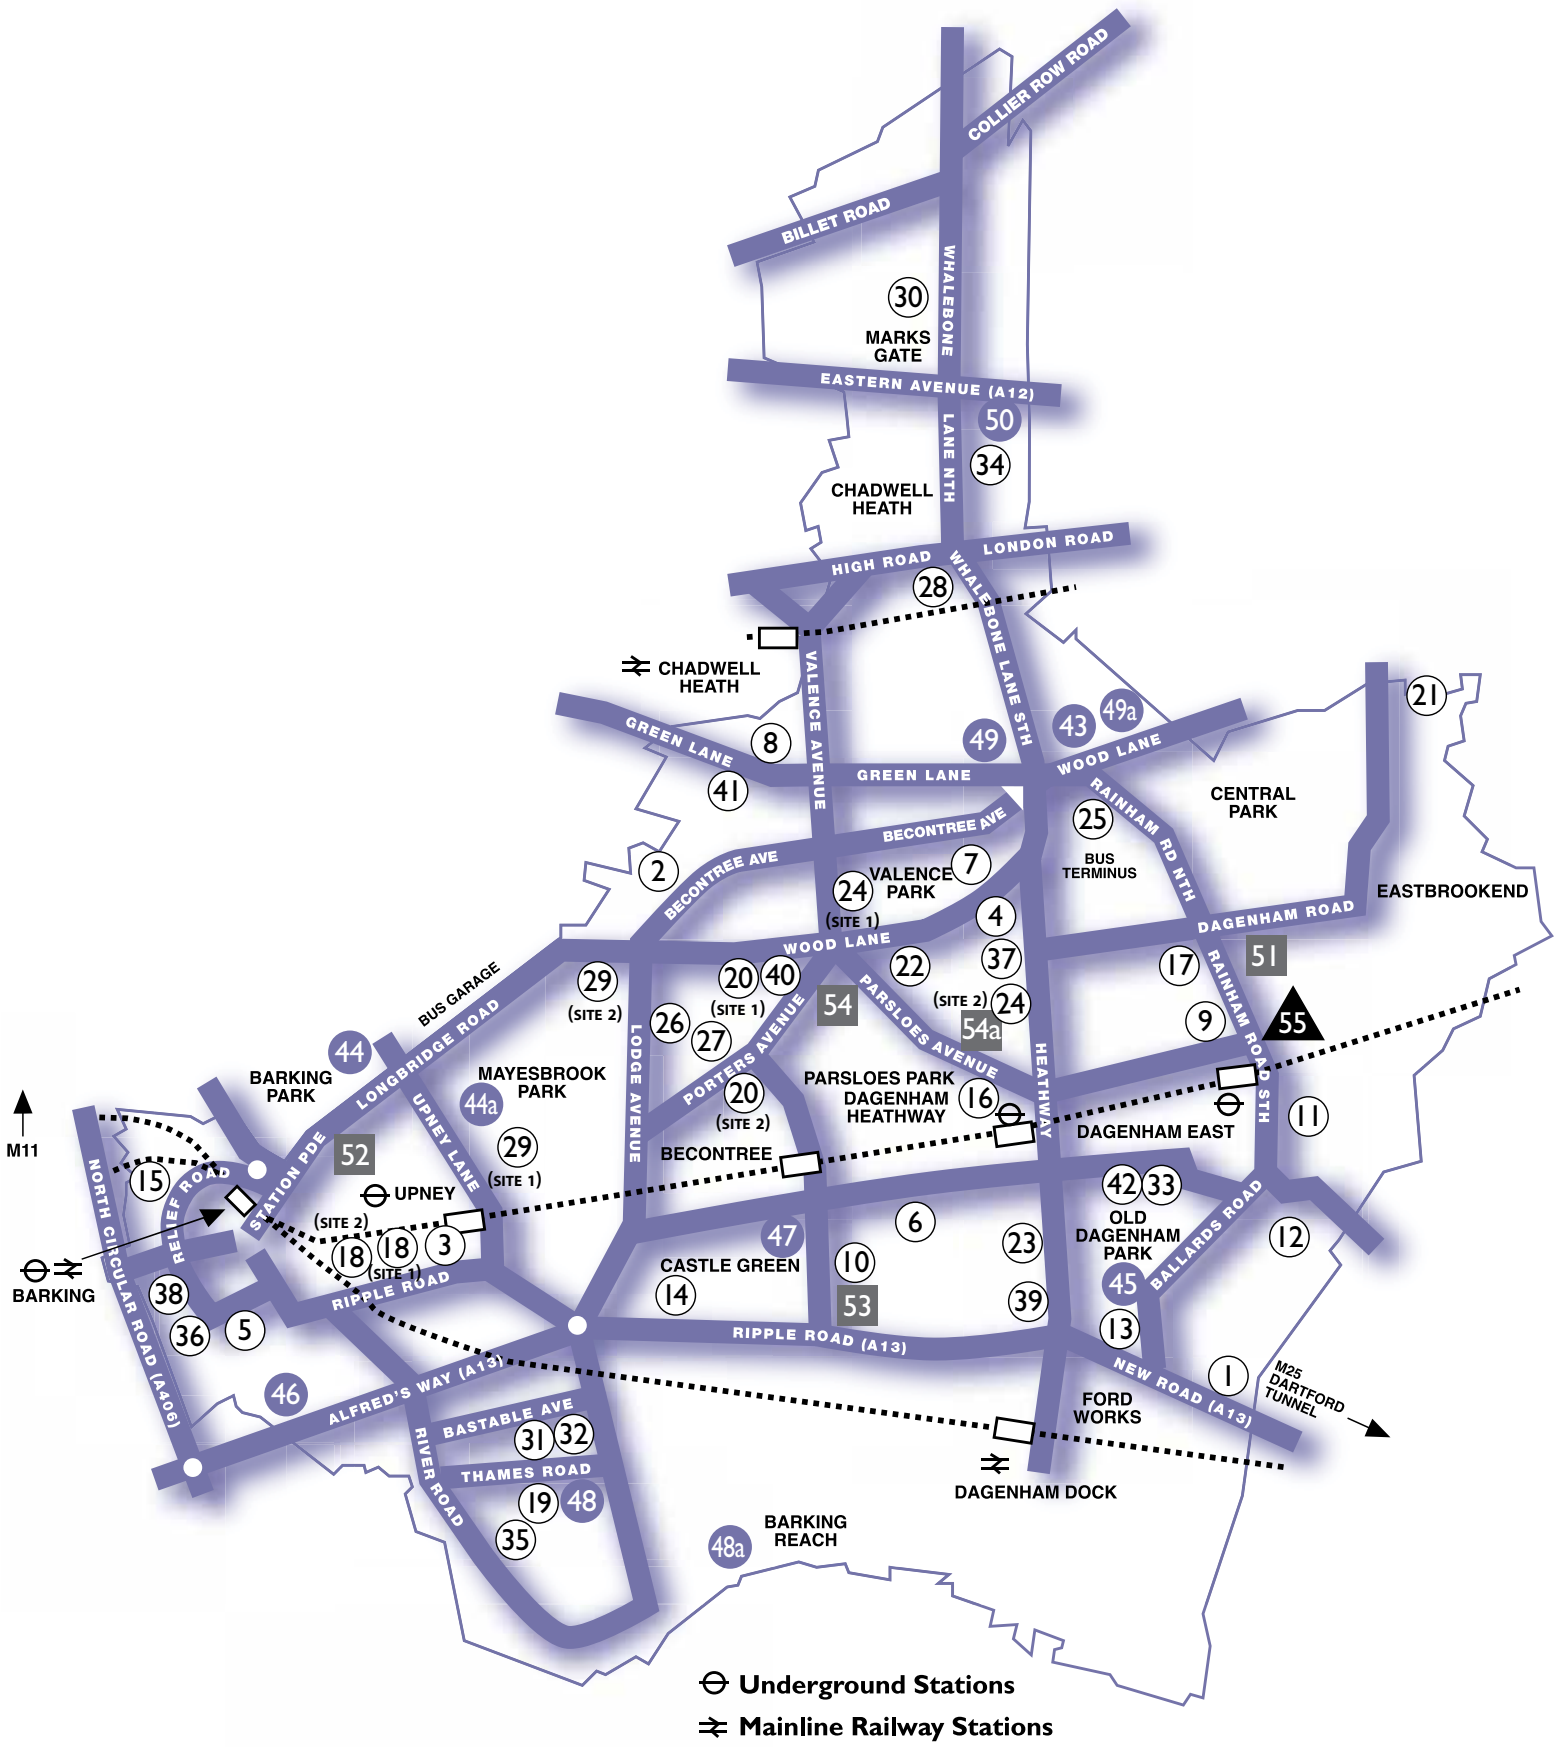

Map of our schools

Schools' details

Map number	School name
○ Primary schools (ages 4 to 11)	
1	Beam Primary, Oval Road North, Dagenham, RM10 9ED
2	Becontree Primary, Stevens Road, Dagenham, RM8 2QR
3	Eastbury Primary, Dawson Avenue, Barking IG11 9QQ
4	Five Elms Primary, Wood Lane, Dagenham, RM9 5TB
5	Gascoigne Primary, Gascoigne Road, Barking, IG11 7DR
6	Godwin Primary, Finneymore Road, Dagenham, RM9 6JH
7	Grafton Primary, Grafton Road, Dagenham, RM8 3EX
8	Henry Green Primary, Green Lane, Dagenham, RM8 1UR
9	Hunters Hall Primary, Alibon Road, Dagenham, RM10 8DE
10	James Cambell Primary, Langley Crescent, Dagenham, RM9 6TD
11	John Perry Primary, Charles Road, Dagenham, RM10 8UR
12	Leys Primary, Leys Avenue, Dagenham, RM10 9YR
13	Marsh Green Primary, South Close, Dagenham, RM10 9NJ
14	Monteagle Primary, Burnham Road, Dagenham, RM9 4RB
15	Northbury Primary, North Street, Barking, IG11 8JA
16	Parsloes Primary, Spurling Road, Dagenham, RM9 5RH
17	Richard Alibon Primary, Alibon Road, Dagenham, RM10 8DF
18	Ripple Primary School, Suffolk Road, Barking, IG11 7QS - Site 1 Ripple Primary School, Westbury site, Barking, IG11 7PT - Site 2
19	Riverside Primary School, 40 Thames Road, Barking, IG11 0HZ
20	Roding Primary, Hewett Road, Dagenham, RM8 2XS - Site 1 Roding Primary, Cannington Road, Dagenham, RM9 4BL - Site 2
21	Rush Green Primary, Dagenham Road, Romford, RM7 0TL
22	Southwood Primary, Keppel Road, Dagenham, RM9 5LT
23	Thomas Arnold Primary, Rowdowns Road, Dagenham, RM9 6NH
24	Valence Primary, Bonham Road, Dagenham, RM8 3AR - Site 1 Valence Primary, St Georges Road, Dagenham, RM8 5AH - Site 2
25	William Bellamy Primary, Frizlands Lane, Dagenham, RM10 7HX